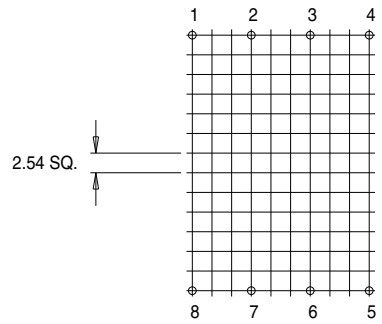

Part No. FC0021

EC41 (MP33) Single Section 'EC' Range Bobbin

Low Profile

Dimensions in millimetres.