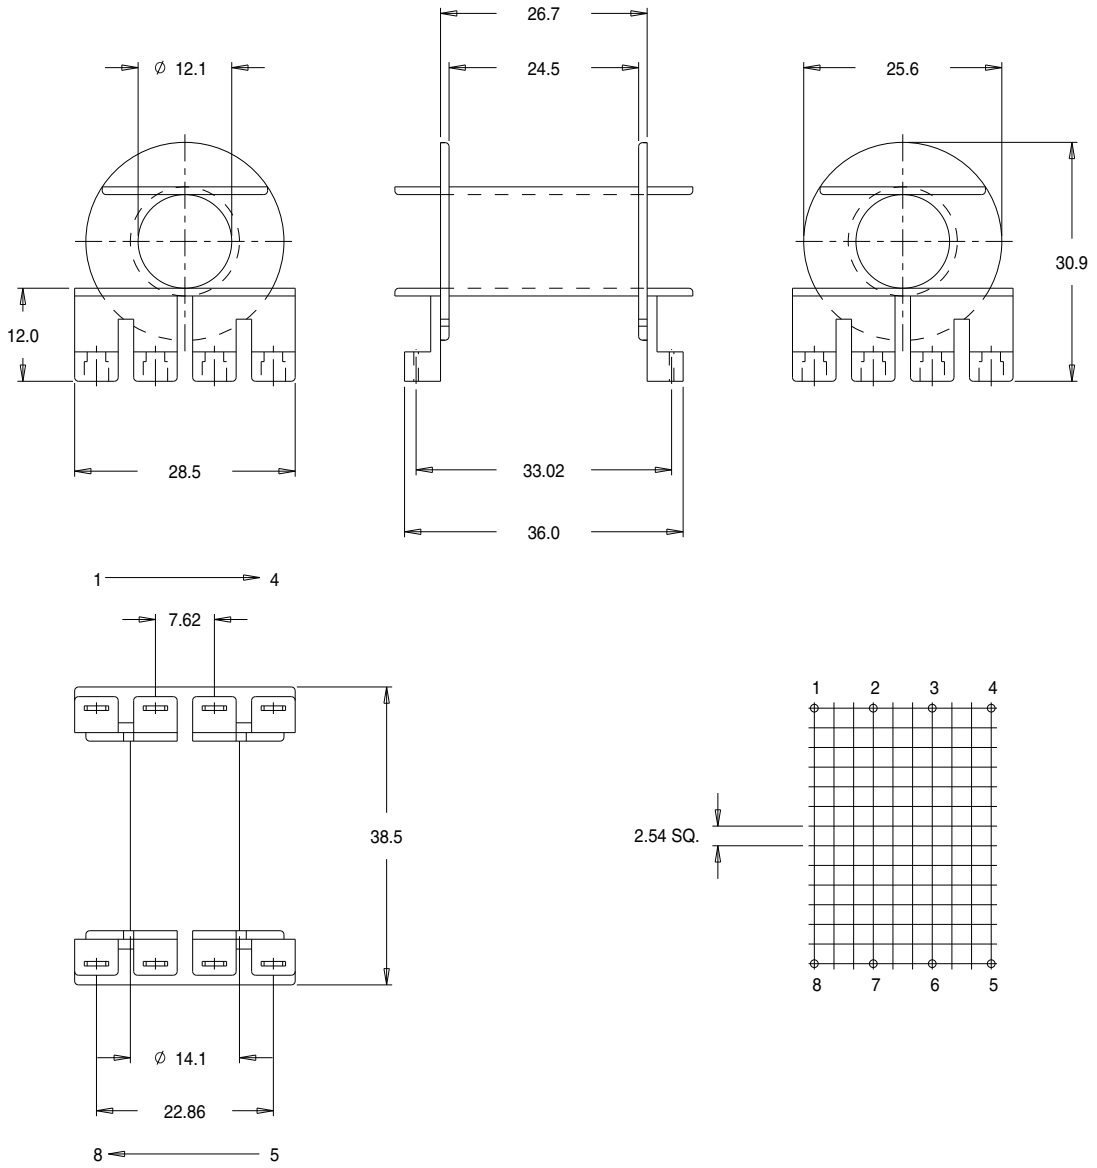

Part No. FC0021

EC41 (MP33) Single Section 'EC' Range Bobbin

Low Profile

Dimensions in millimetres.